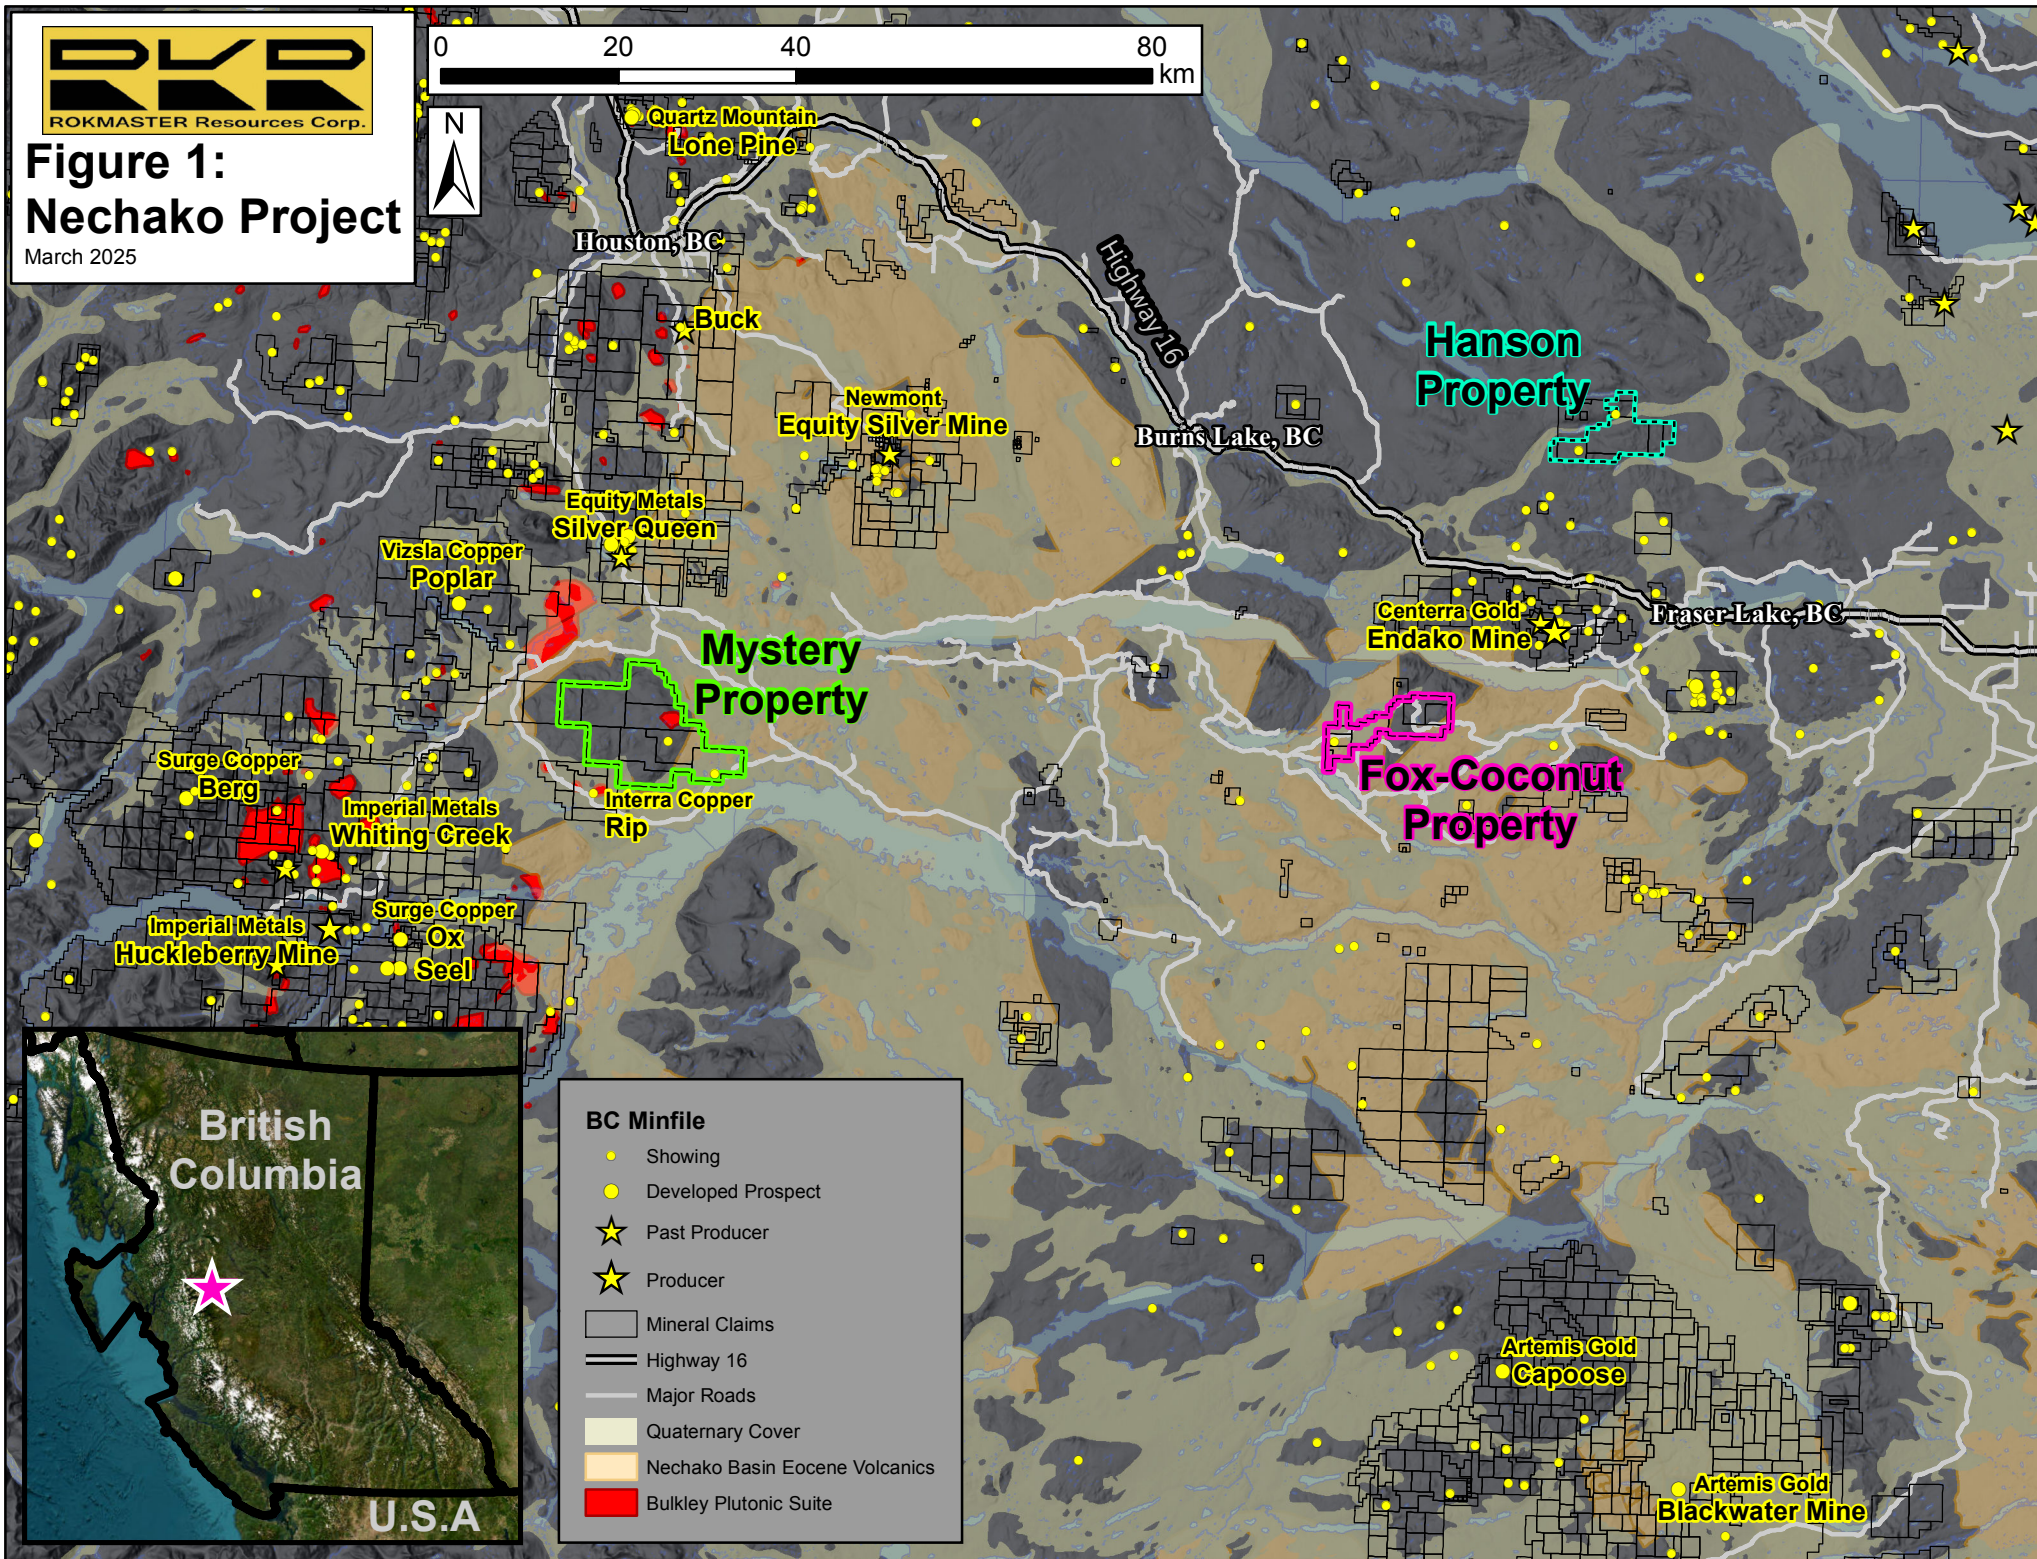

Figure 1: Nechako Project

March 2025

BC Minfile

- Showing
- Developed Prospect
- ★ Past Producer
- ★ Producer
- ▭ Mineral Claims
- Highway 16
- Major Roads
- Quaternary Cover
- Nechako Basin Eocene Volcanics
- Bulkley Plutonic Suite