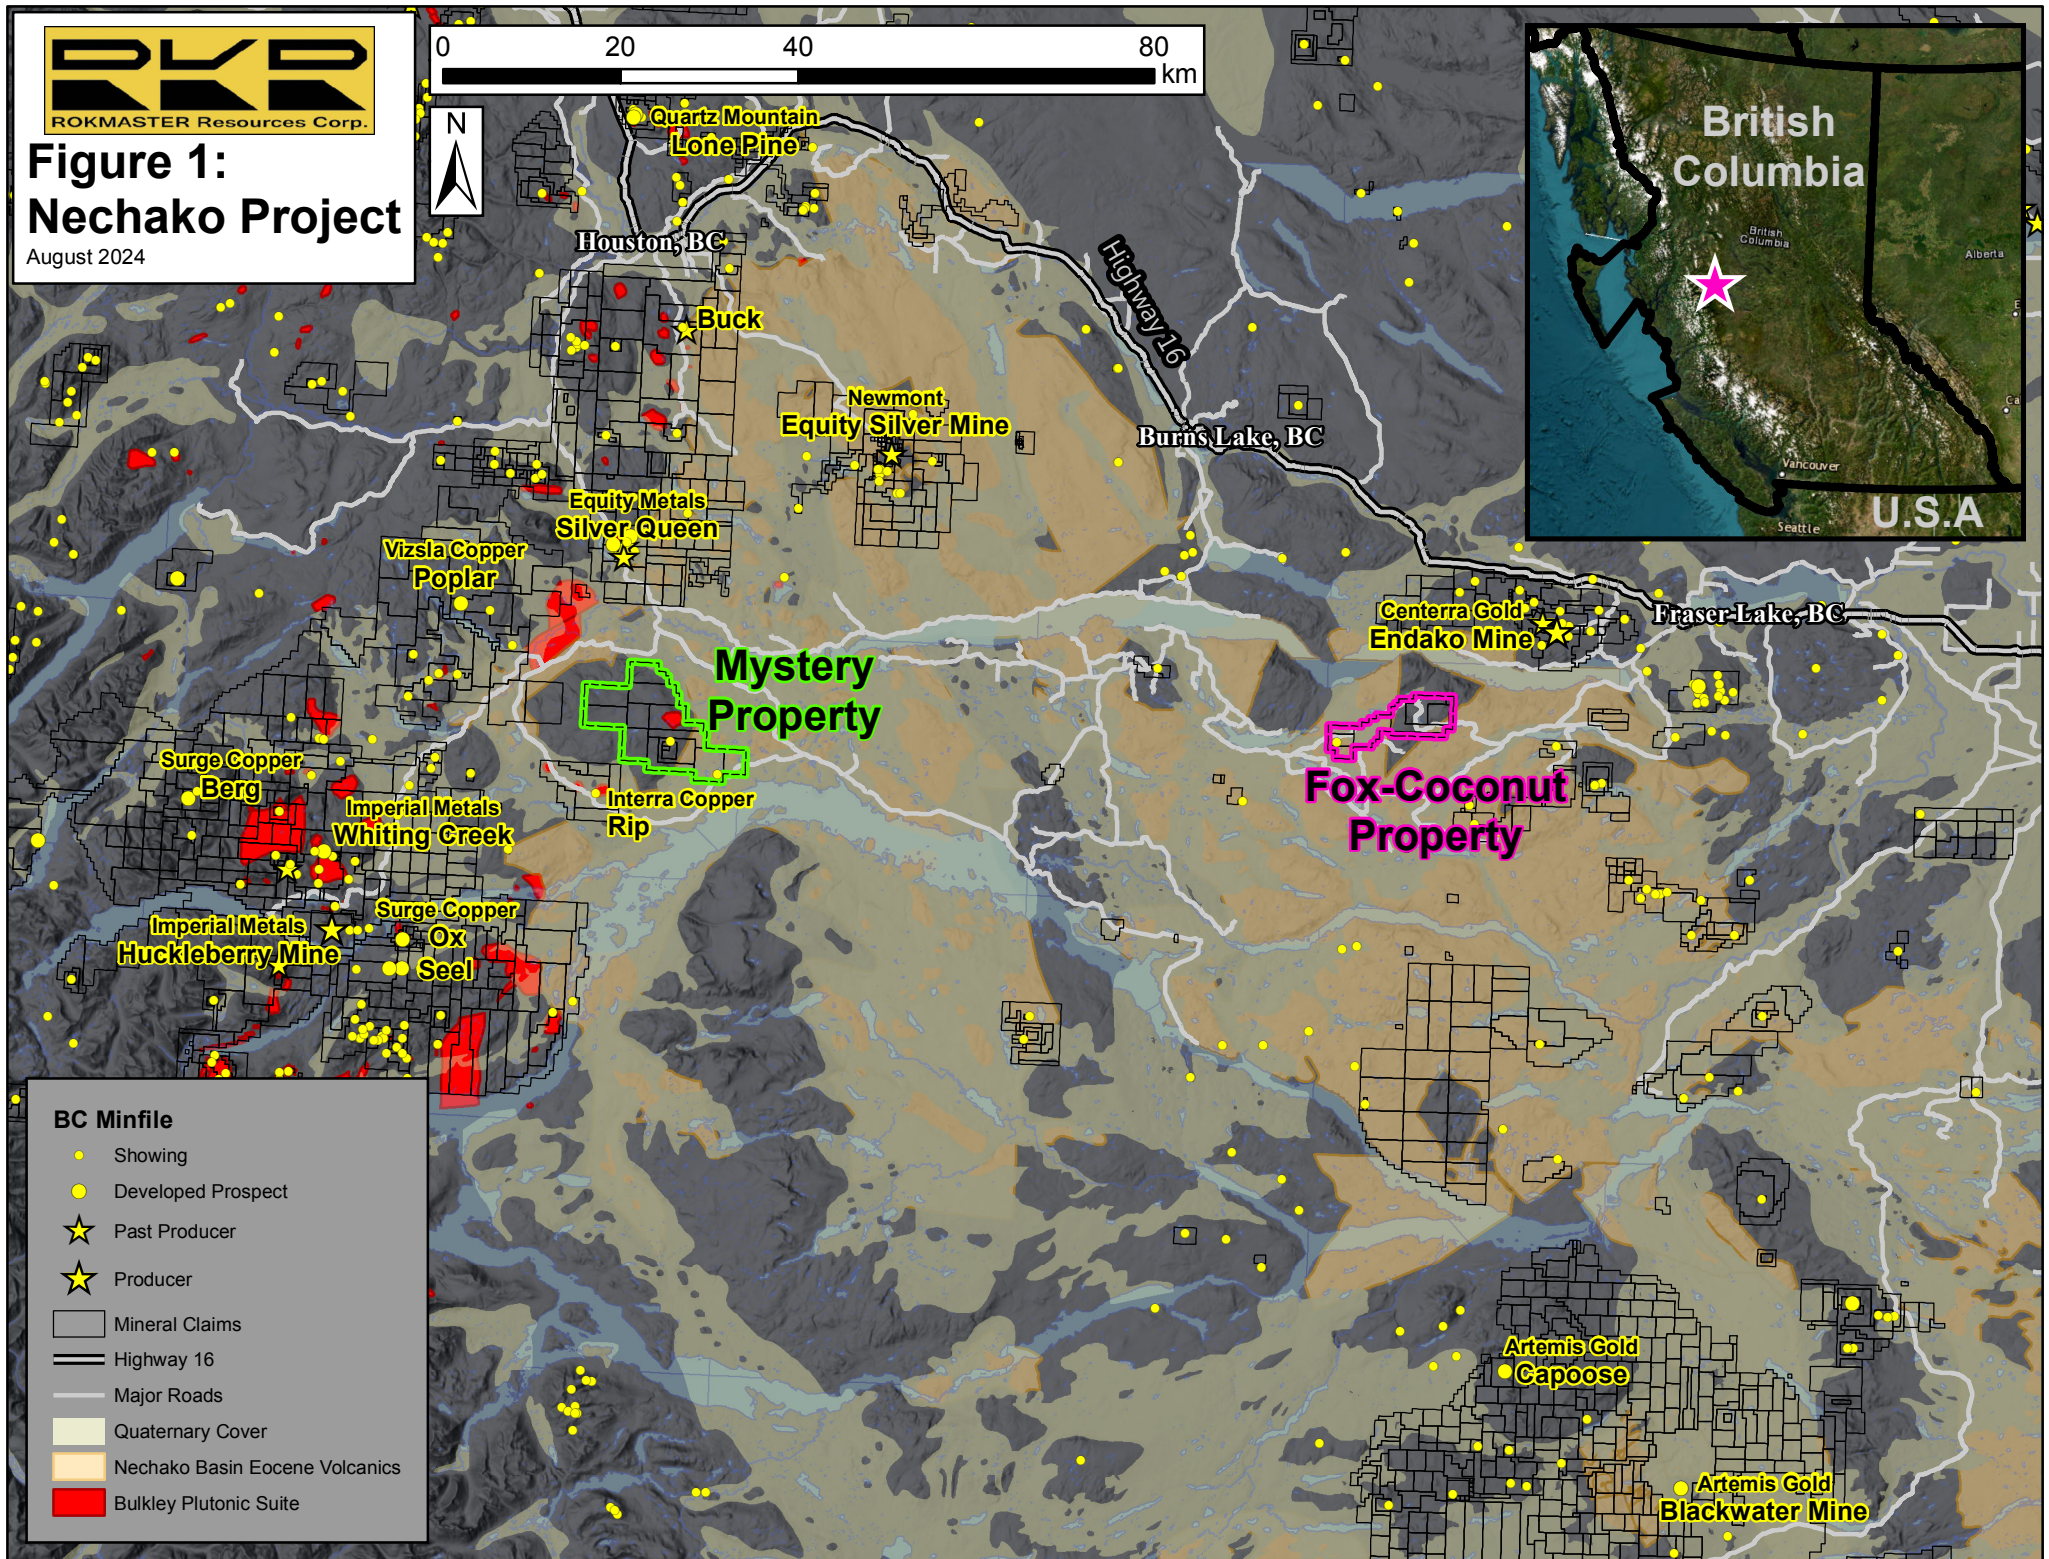

Figure 1: Nechako Project

August 2024

BC Minfile

- Showing
- Developed Prospect
- ★ Past Producer
- ★ Producer
- Mineral Claims
- Highway 16
- Major Roads
- Quaternary Cover
- Nechako Basin Eocene Volcanics
- Bulkeley Plutonic Suite