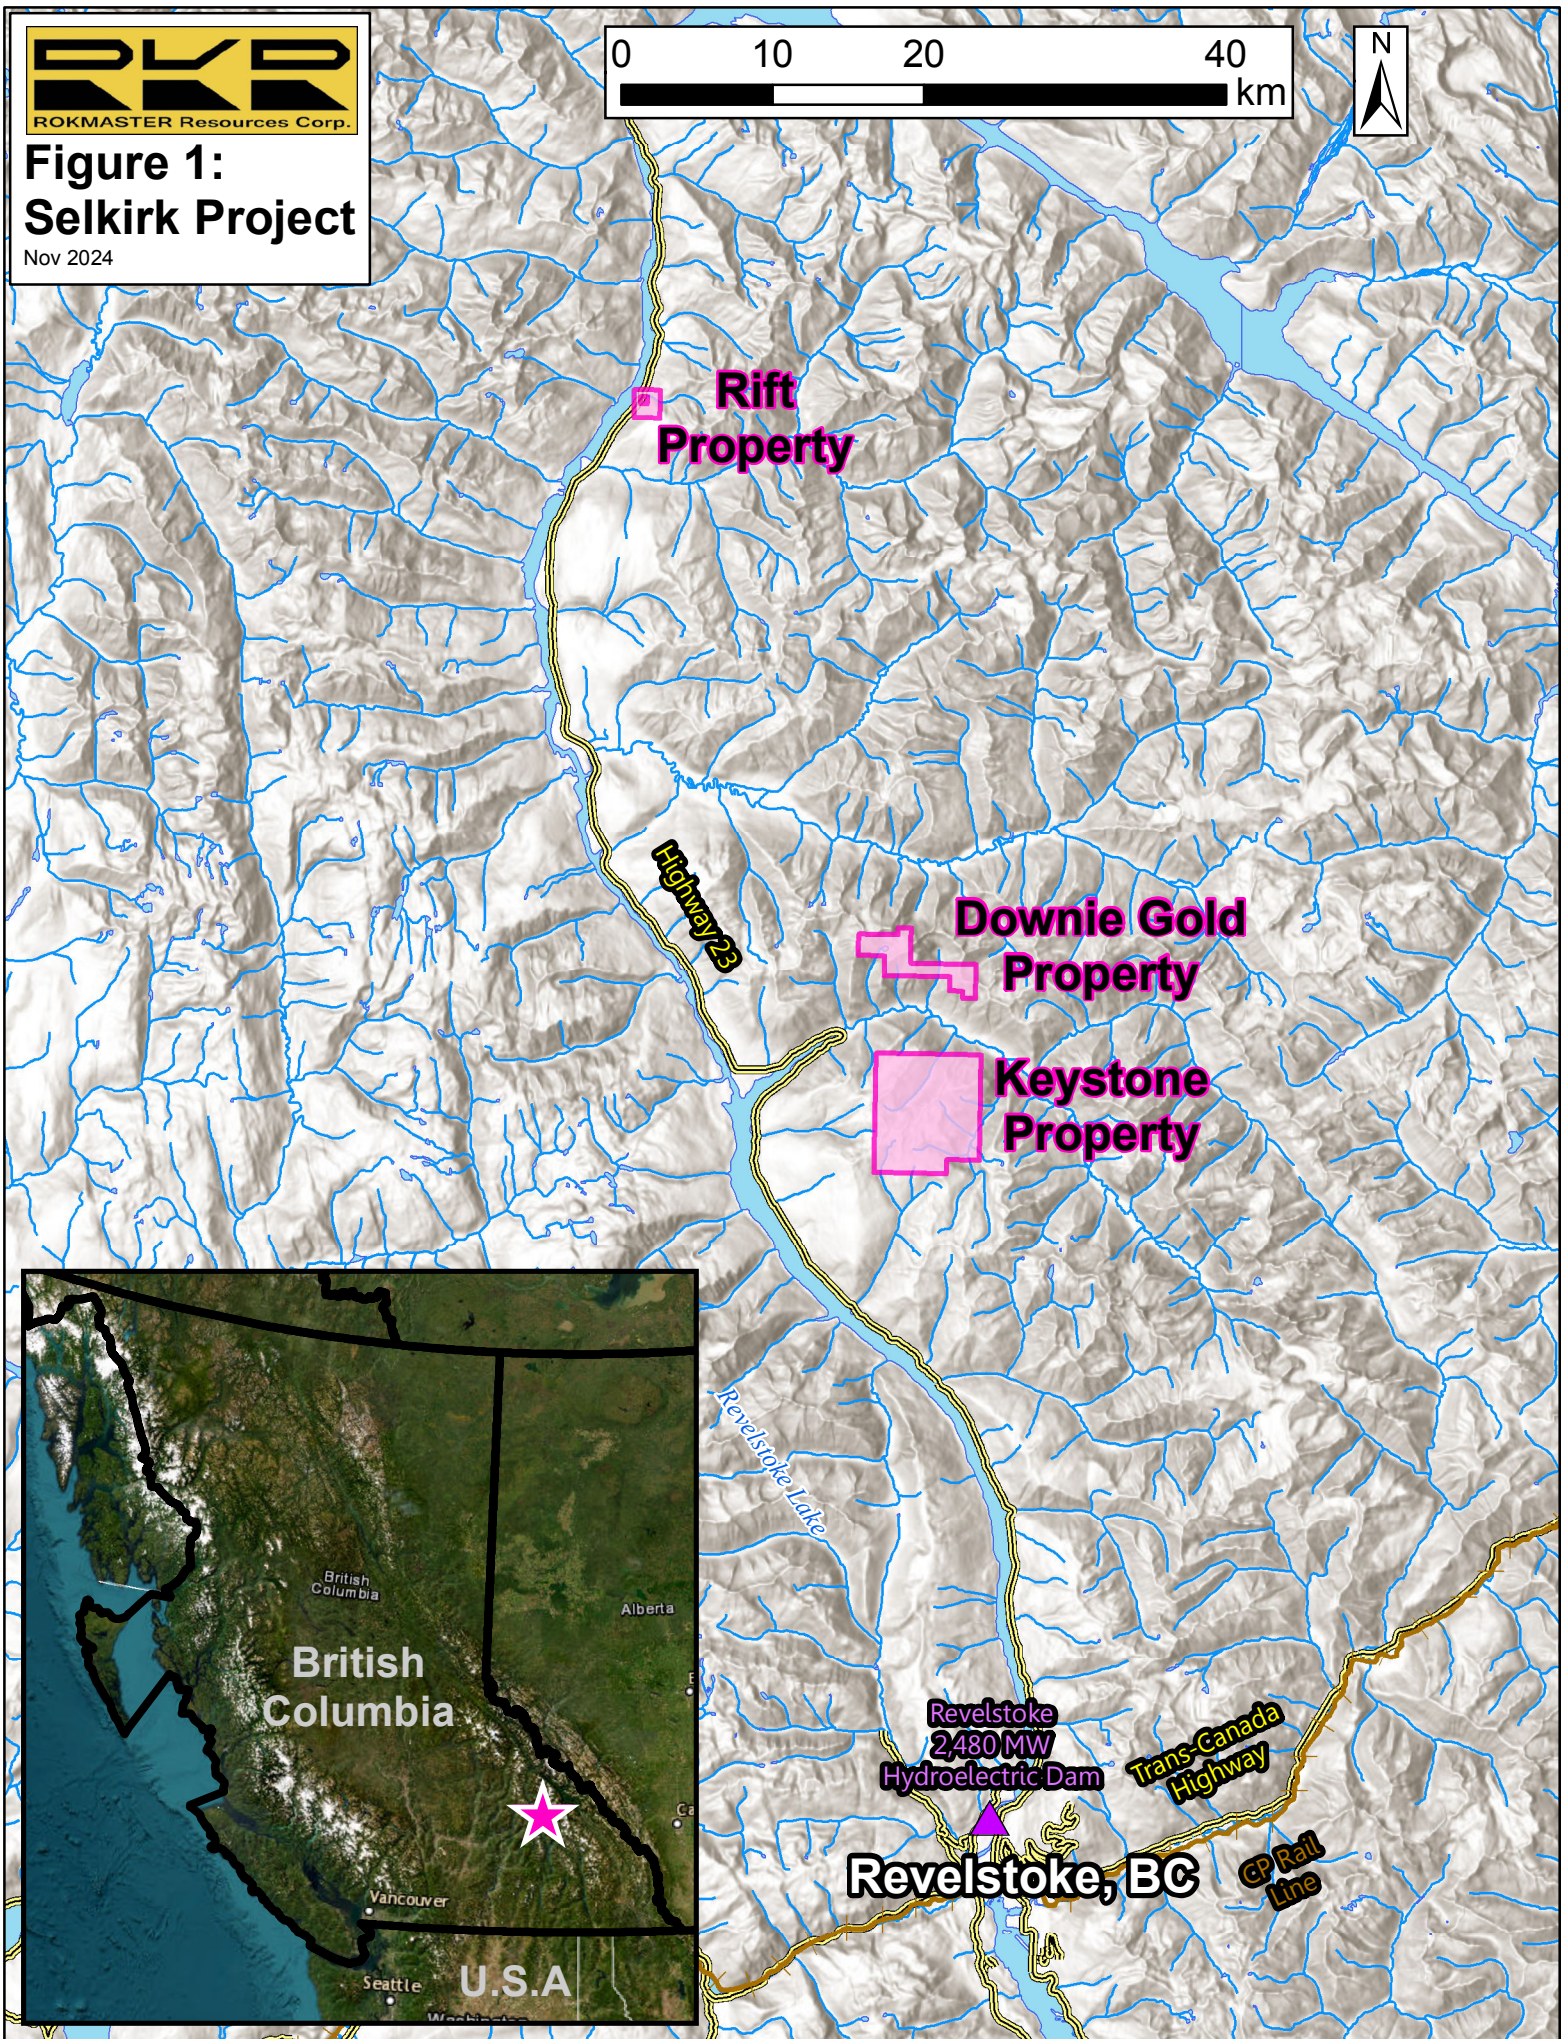

Figure 1: Selkirk Project

Nov 2024

Rift Property

Downie Gold Property

Keystone Property

Highway 23

Revelstoke Lake

**Revelstoke
2430 MW
Hydroelectric Dam**

**Trans-Canada
Highway**

**CP Rail
Line**

Revelstoke, BC